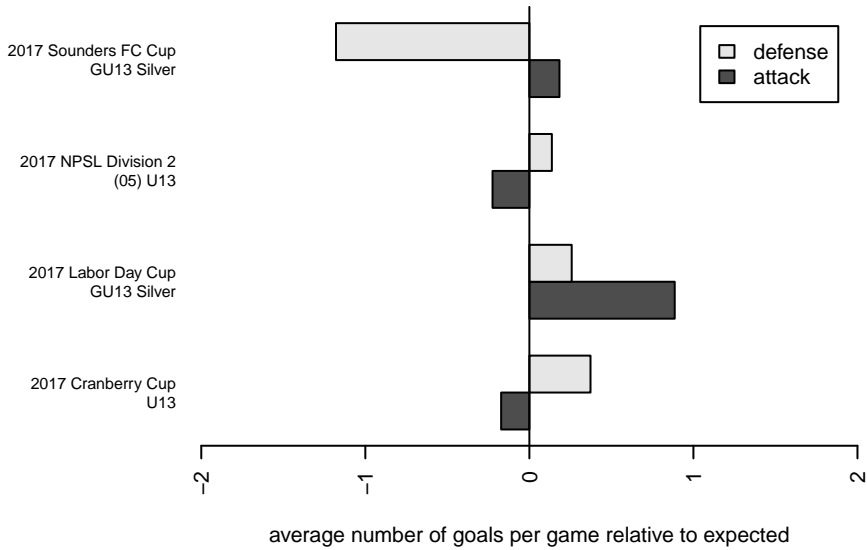

Venues played:
 2017 Sounders FC Cup GU13 Silver
 2017 Labor Day Cup GU13 Silver
 2017 NPSL Division 2 (05) U13
 2017 Cranberry Cup U13

NSC White Reign G05
 Dots are actual minus expected GF (blue circles) and GA (red triangles).
 Blue line is smoothed change in attack strength. Red is smoothed change in defense strength.

**attack and defense variance (black dot)
relative to other teams
and top 10 in region**

**attack and defense rating
relative to others at age
and all opponents in last 13 months**

Performance relative to 13 month average