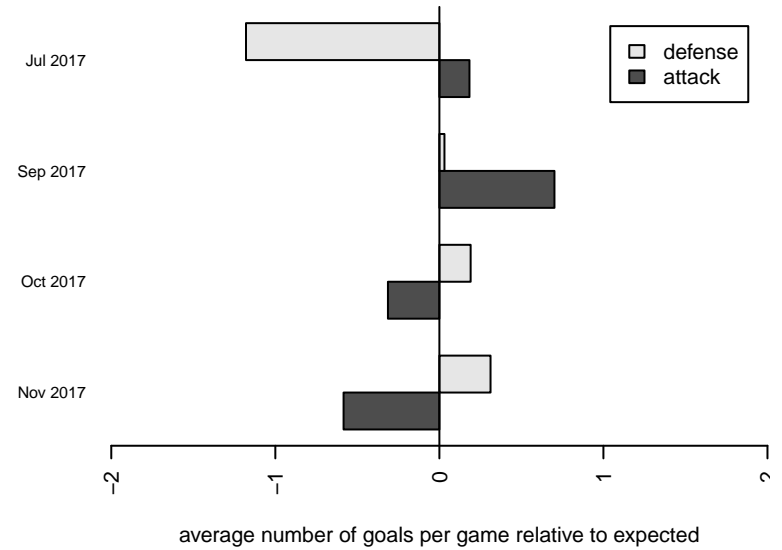

Performance relative to 13 month average