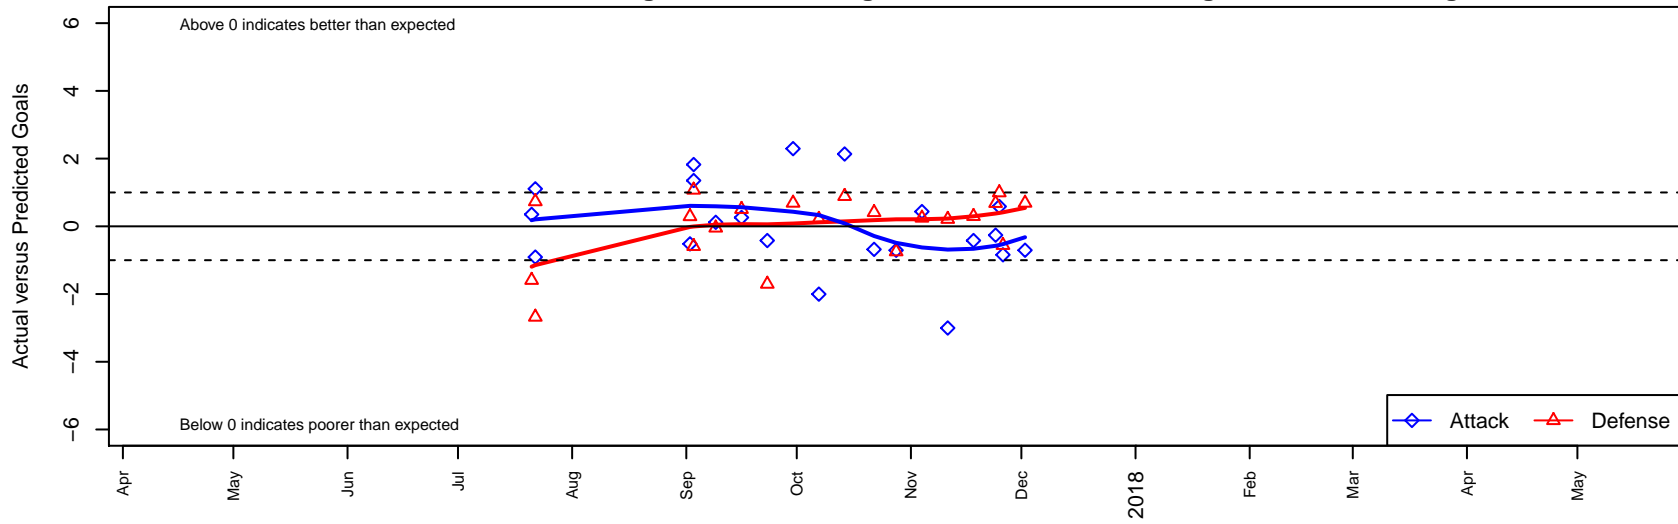

NSC White Reign G05

North Shore SC
 Woodinville, WA
 G05 total strength=710
 attack=0.51 defense=1.04
 fall league = NPSL Div 2 (05) U13

alt names used:
 NSC G05 White Reign
 NSC G05 White Reign
 NSC G05 White Reign
 NSC G05 White Reign

Venues played:
 2017 Sounders FC Cup GU13 Silver
 2017 Labor Day Cup GU13 Silver
 2017 NPSL Division 2 (05) U13
 2017 Cranberry Cup U13

NSC White Reign G05
 Dots are actual minus expected GF (blue circles) and GA (red triangles).
 Blue line is smoothed change in attack strength. Red is smoothed change in defense strength.

**attack and defense variance (black dot)
relative to other teams
and top 10 in region**

**attack and defense rating
relative to others at age
and all opponents in last 13 months**

Performance relative to 13 month average