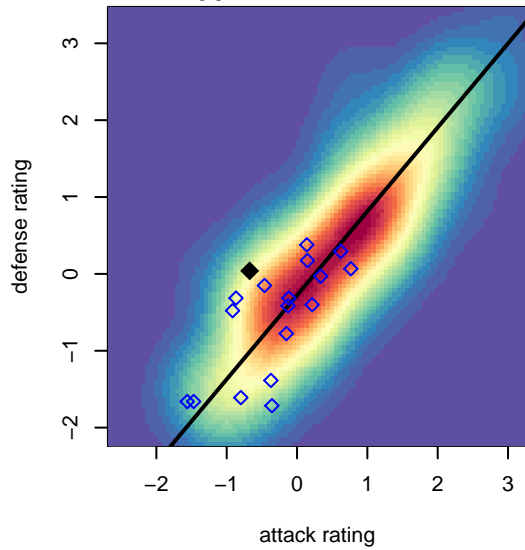

NSC White Reign G05

North Shore SC
 Woodinville, WA
 G05 total strength=710
 attack=0.51 defense=1.04
 fall league = NPSL Div 2 (05) U13

alt names used:
 NSC G05 White Reign
 NSC G05 White Reign
 NSC G05 White Reign
 NSC G05 White Reign

Venues played:
 2017 Sounders FC Cup GU13 Silver
 2017 Labor Day Cup GU13 Silver
 2017 NPSL Division 2 (05) U13
 2017 Cranberry Cup U13

NSC White Reign G05
 Dots are actual minus expected GF (blue circles) and GA (red triangles).
 Blue line is smoothed change in attack strength. Red is smoothed change in defense strength.

**attack and defense variance (black dot)
relative to other teams
and top 10 in region**

**attack and defense rating
relative to others at age
and all opponents in last 13 months**

Performance relative to 13 month average