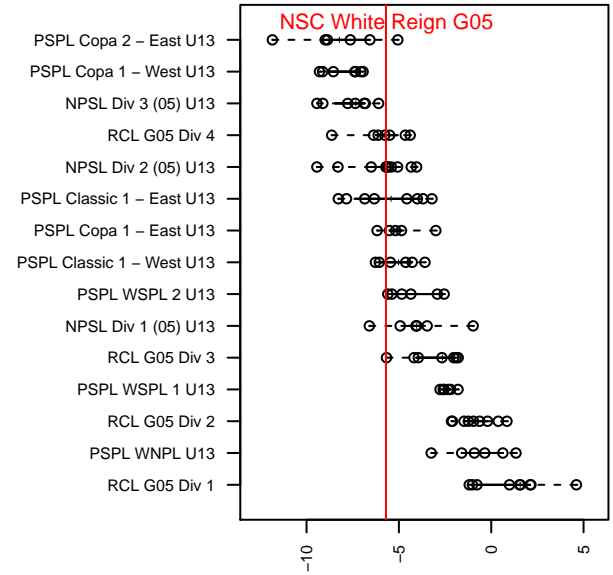

NSC White Reign G05

North Shore SC
 Woodinville, WA
 G05 total strength=710
 attack=0.51 defense=1.04
 fall league = NPSL Div 2 (05) U13

alt names used:
 NSC G05 White Reign
 NSC G05 White Reign
 NSC G05 White Reign
 NSC G05 White Reign

Venues played:
 2017 Sounders FC Cup GU13 Silver
 2017 Labor Day Cup GU13 Silver
 2017 NPSL Division 2 (05) U13
 2017 Cranberry Cup U13

NSC White Reign G05
 Dots are actual minus expected GF (blue circles) and GA (red triangles).
 Blue line is smoothed change in attack strength. Red is smoothed change in defense strength.

**attack and defense variance (black dot)
relative to other teams
and top 10 in region**

**attack and defense rating
relative to others at age
and all opponents in last 13 months**

Performance relative to 13 month average