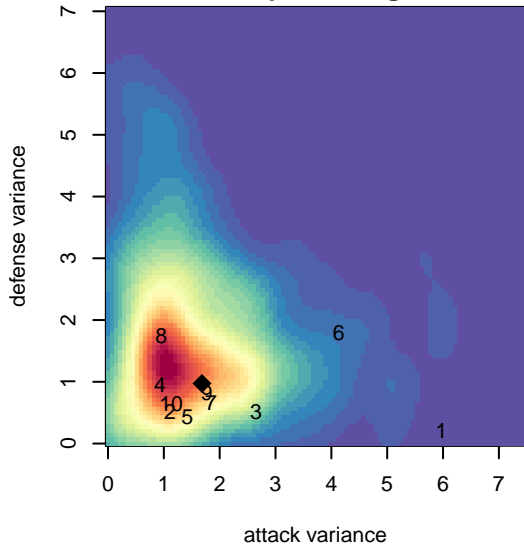

NSC White Reign G05

North Shore SC
 Woodinville, WA
 G05 total strength=710
 attack=0.51 defense=1.04
 fall league = NPSL Div 2 (05) U13

alt names used:
 NSC G05 White Reign
 NSC G05 White Reign
 NSC G05 White Reign
 NSC G05 White Reign

Venues played:
 2017 Sounders FC Cup GU13 Silver
 2017 Labor Day Cup GU13 Silver
 2017 NPSL Division 2 (05) U13
 2017 Cranberry Cup U13

NSC White Reign G05
 Dots are actual minus expected GF (blue circles) and GA (red triangles).
 Blue line is smoothed change in attack strength. Red is smoothed change in defense strength.

**attack and defense variance (black dot)
relative to other teams
and top 10 in region**

**attack and defense rating
relative to others at age
and all opponents in last 13 months**

Performance relative to 13 month average